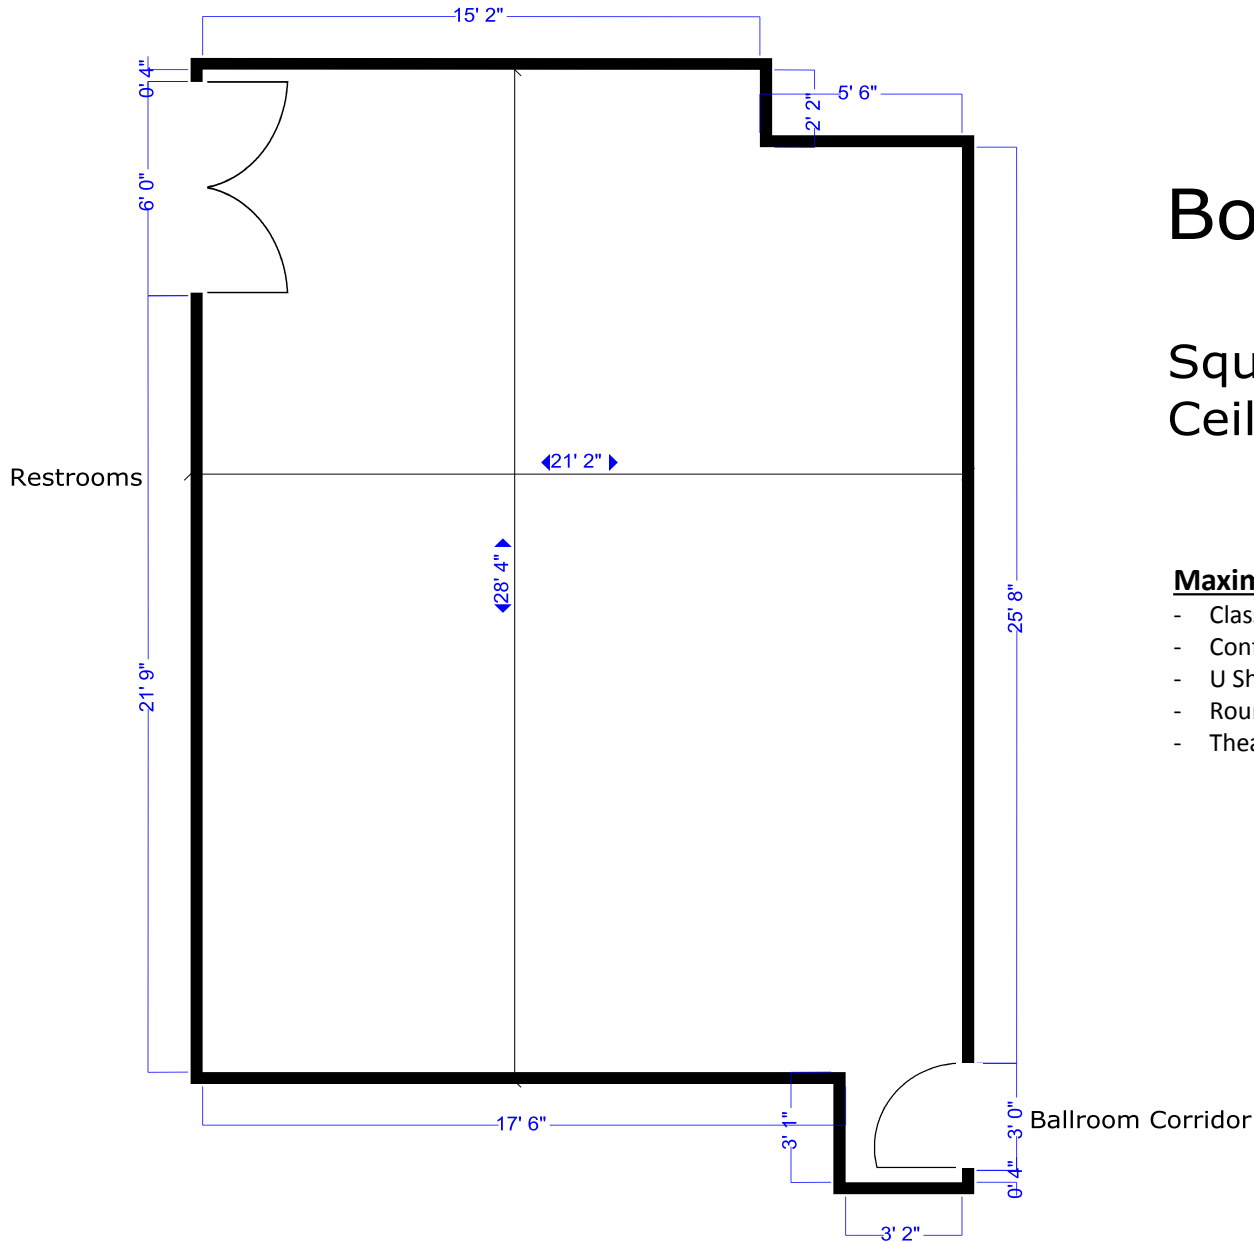

Buhl Park Ballroom

Square Footage: 5349'
 Ceiling Height: 9'11"

Dance floor Square Footage: 1598'8
 Dance Floor Ceiling Height: 11'9"

Maximum Occupancies:

- Classroom: 150
- Rounds: 300
- Theater: 400

Bogart's Private

Square Footage: 583'
 Ceiling Height: 8'11"

Maximum Occupancies:

- Classroom: 20
- Conference: 20
- U Shaped: 20
- Rounds: 32
- Theater: 40